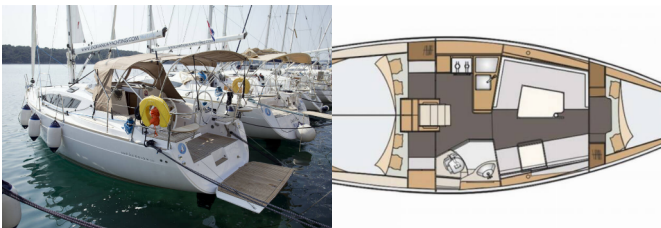

ELAN IMPRESSION 35

Essi (2017)

Silver Sail Ltd • Kralja Zvonimira 14 • 21000 Split • Croatia

Phone: +385 99 2608 224

E-mail: info@silversail.hr

Web: www.silversail.hr

Yacht Base	Marina Losinj, Mali Losinj, Croatia
Yacht ID	287
Yacht Brands	Elan Marine
Yacht Name	Essi
Production Year	2017
Length	35 Ft
Cabins	3
Berths	6 + 2
Persons	8
WC/Shower	1

COMFORT: Bed linen, Pillows

DECK: Anchor Delta, Bathing platform, Bimini top, Cockpit table, Cockpit/stern, outside shower, Deck lights, Dinghy, Electric anchor windlass, LED outdoor ambiance lights, Sprayhood, Teak cockpit