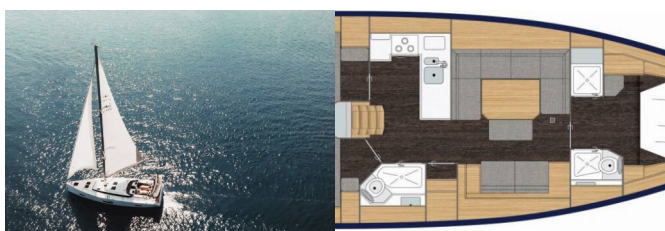

# BAVARIA C45 STYLE

Santa Cruz (2023)

Silver Sail Ltd • Kralja Zvonimira 14 • 21000 Split • Croatia

Phone: +385 99 2608 224

E-mail: info@silversail.hr

Web: www.silversail.hr

<b>Yacht Base</b>	Fethiye, Yacht Classic Hotel Marina, Turkey
<b>Yacht ID</b>	2853
<b>Yacht Brands</b>	Bavaria
<b>Yacht Name</b>	Santa Cruz
<b>Production Year</b>	2023
<b>Length</b>	46 Ft
<b>Cabins</b>	3
<b>Berths</b>	6 + 1
<b>Persons</b>	7
<b>WC/Shower</b>	2

**COMFORT:** Bed linen, Pillows, Towels

**DECK:** Anchor Delta, Anchor winch remote control, Anchor with chain, Bimini top, Bosun's chair (Safe seat)(boatswain's chair), Cockpit table with light, Cockpit/stern, outside shower, Dinghy, Fenders, Folding cockpit table, Gangway, Hydraulic lifting swimming platform, Impeller, V-belt, oilfilter, Mooring Cleats, Mooring ropes , Plastic bucket, Spare anchor (Reserve, Auxiliary anchor), Sponge, Sprayhood, Swimming ladder, Teak cockpit, Water hose, Winch handles