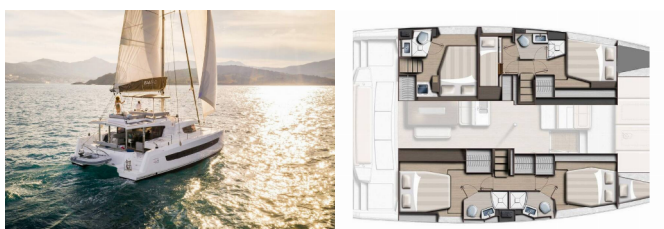

## BALI 4.6

Neda (2024)

Silver Sail Ltd • Kralja Zvonimira 14 • 21000 Split • Croatia

Phone: +385 99 2608 224

E-mail: info@silversail.hr

Web: www.silversail.hr

<b>Yacht Base</b>	Mykonos, Greece
<b>Yacht ID</b>	2849
<b>Yacht Brands</b>	Catana
<b>Yacht Name</b>	Neda
<b>Production Year</b>	2024
<b>Length</b>	47 Ft
<b>Cabins</b>	5
<b>Berths</b>	10 + 1
<b>WC/Shower</b>	4

**COMFORT:** Cockpit cushions

**DECK:** Bathing platform, Bimini top, Cockpit fridge, Cockpit/stern, outside shower, Dinghy, Electric anchor windlass, Gangway, Outboard engine

**GALLEY:** Coffee machine, Freezer, Kitchen utensils (Galley equipment, cutlery), Refrigerator