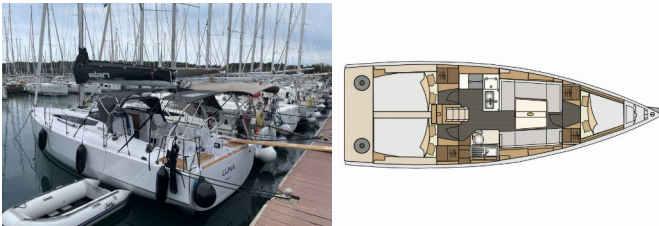

ELAN E4

Luna (2023)

Silver Sail Ltd • Kralja Zvonimira 14 • 21000 Split • Croatia

Phone: +385 99 2608 224

E-mail: info@silversail.hr

Web: www.silversail.hr

Yacht Base	Marina Tehnomont Veruda, Pula, Croatia
Yacht ID	2826
Yacht Brands	Elan Marine
Yacht Name	Luna
Production Year	2023
Length	35 Ft
Cabins	3
Berths	6 + 2
WC/Shower	1

DECK: Anchor chain counter, Anchor Delta, Anchor winch remote control, Anchor with chain, Bathing platform, Bimini top, Cockpit table, Electric anchor windlass, Sprayhood

ENTERTAINMENT: Fusion radio, FUSION sound system, Indoor speakers, Outdoor speakers