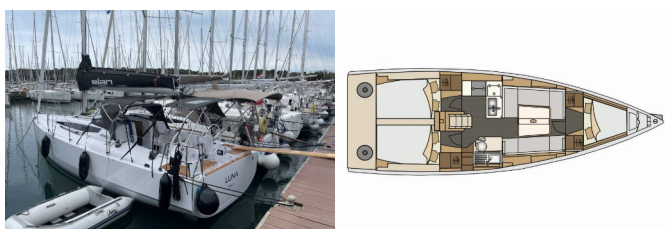

ELAN E4

Luna (2023)

Silver Sail Ltd • Kralja Zvonimira 14 • 21000 Split • Croatia

Phone: +385 99 2608 224

E-mail: info@silversail.hr

Web: www.silversail.hr

Yacht Base	Marina Tehnomont Veruda, Pula, Croatia
Yacht ID	2826
Yacht Brands	Elan Marine
Yacht Name	Luna
Production Year	2023
Length	35 Ft
Cabins	3
Berths	6 + 2
WC/Shower	1

DECK: Anchor chain counter, Anchor Delta, Anchor winch remote control, Anchor with chain, Bathing platform, Bimini top, Cockpit table, Electric anchor windlass, Sprayhood

ENTERTAINMENT: Fusion radio, FUSION sound system, Indoor speakers, Outdoor speakers