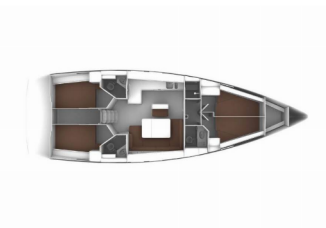

BAVARIA CRUISER 46

White Cloud (2023)

Silver Sail Ltd • Kralja Zvonimira 14 • 21000 Split • Croatia

Phone: +385 99 2608 224

E-mail: info@silversail.hr

Web: www.silversail.hr

Yacht Base	Göcek, Turkey
Yacht ID	2810
Yacht Brands	Bavaria
Yacht Name	White Cloud
Production Year	2023
Length	47 Ft
Cabins	4
Berths	8
WC/Shower	3