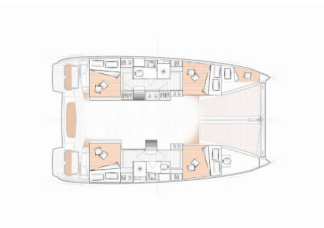

EXCESS 11

Lizzy (2021)

Silver Sail Ltd • Kralja Zvonimira 14 • 21000 Split • Croatia

Phone: +385 99 2608 224

E-mail: info@silversail.hr

Web: www.silversail.hr

Yacht Base	Fethiye, Ece Saray Marina Resort, Turkey
Yacht ID	2780
Yacht Brands	Excess
Yacht Name	Lizzy
Production Year	2021
Length	37 Ft
Cabins	4 + 2
Berths	8 + 2
WC/Shower	2 + 1

COMFORT: Bed linen

DECK: Anchor with chain, Bathing platform, Cockpit table, Cockpit/stern, outside shower, Dinghy, Electric anchor windlass, Hard Top Bimini

ENTERTAINMENT: Indoor speakers, Outdoor speakers, Radio CD mp3 player