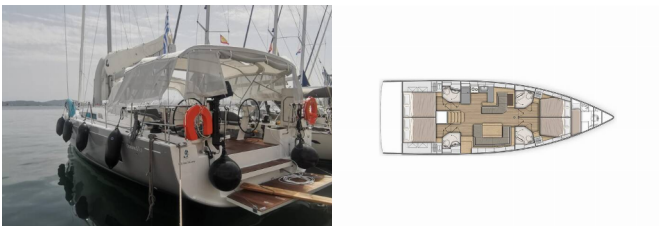

OCEANIS 51.1

Living In Sea (2022)

Silver Sail Ltd • Kralja Zvonimira 14 • 21000 Split • Croatia

Phone: +385 99 2608 224

E-mail: info@silversail.hr

Web: www.silversail.hr

Yacht Base	Corfu, Gouvia Marina, Greece
Yacht ID	2727
Yacht Brands	Beneteau
Yacht Name	Living In Sea
Production Year	2022
Length	52 Ft
Cabins	4 + 1
Berths	8 + 2
Persons	10
WC/Shower	4 + 1

COMFORT: Bed linen

DECK: Bathing platform, Bimini top, Dinghy, Outboard engine, Sprayhood, Teak cockpit

ENTERTAINMENT: Bluetooth player, Outdoor speakers, Stand up paddle (SUP) - FREE

GALLEY: Coffee machine, Gas cookers, Oven

INTERIOR: Electric toilet, Salon table

NAVIGATION: Autopilot, Bow thruster, GPS chart plotter - cockpit

SAFETY: VHF radio

SAILS: Electric winch

YACHT ELECTRICS: Air Conditioning, Generator, USB sockets

PRICE AND AVAILABILITY