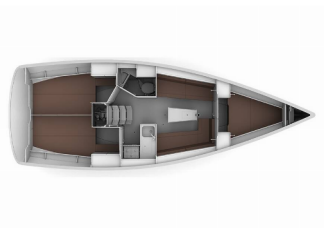

BAVARIA CRUISER 34

Lady One (2017)

Silver Sail Ltd • Kralja Zvonimira 14 • 21000 Split • Croatia

Phone: +385 99 2608 224

E-mail: info@silversail.hr

Web: www.silversail.hr

Yacht Base	ACI Marina Trogir, Croatia
Yacht ID	271
Yacht Brands	Bavaria
Yacht Name	Lady One
Production Year	2017
Length	33 Ft
Cabins	3
Berths	6 + 2
WC/Shower	1

COMFORT: Bed linen, Pillows

DECK: Anchor Delta, Bathing platform, Bilge pump - Mechanic, Bimini top, Boat hook, Cockpit table, Cockpit/stern, outside shower, Dinghy, Electric anchor windlass, Fenders, Gangway, Mooring ropes, Round/globular fender, Spare anchor (Reserve, Auxiliary anchor), Sprayhood, Teak seats in cockpit, Water hose, Winch handles