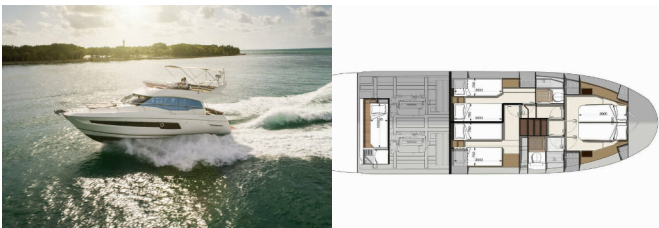

**COMFORT:** Mosquito nets, Sun mattresses

**DECK:** Anchor chain counter, Bimini top, Cockpit table, Hydraulic gangway

**NAVIGATION:** Autopilot, Folding propeller, GPS chart plotter - cockpit

**SAFETY:** Fire alarm, VHF radio