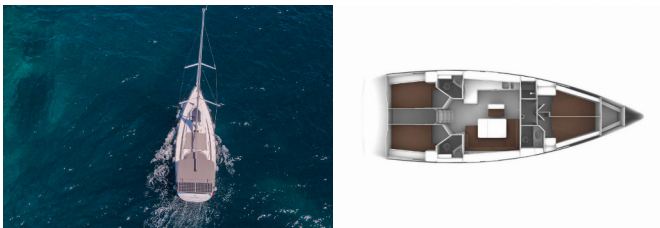

BAVARIA CRUISER 46

Just Be (2022)

Silver Sail Ltd • Kralja Zvonimira 14 • 21000 Split • Croatia

Phone: +385 99 2608 224

E-mail: info@silversail.hr

Web: www.silversail.hr

Yacht Base	Bodrum/Turgutreis/D-Marin, Turkey
Yacht ID	2580
Yacht Brands	Bavaria
Yacht Name	Just Be
Production Year	2022
Length	47 Ft
Cabins	4
Berths	8 + 1
WC/Shower	3