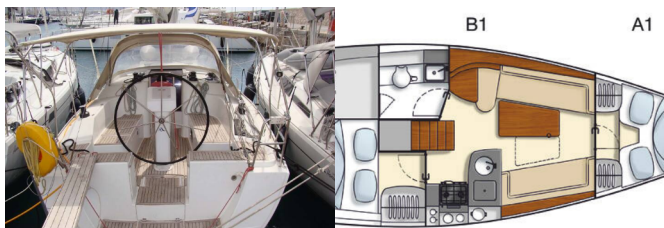

HANSE 325

Selini (2012)

Silver Sail Ltd • Kralja Zvonimira 14 • 21000 Split • Croatia

Phone: +385 99 2608 224

E-mail: info@silversail.hr

Web: www.silversail.hr

Yacht Base	Athens, Alimos Marina, Greece
Yacht ID	2554
Yacht Brands	Hanse Yachts
Yacht Name	Selini
Production Year	2012
Length	32 Ft
Cabins	2
Berths	4
WC/Shower	1

COMFORT: Blankets, Pillows, Sheets, Towels

DECK: Bimini top, Black ball, Bosun's chair (Safe seat) (boatswain's chair), Dinghy, Electric anchor windlass, Main Deck Compass, Sprayhood, Teak cockpit

GALLEY: Kitchen utensils (Galley equipment, cutlery), Oven, Refrigerator, Stove

INTERIOR: Barometer, Clock, Convertible table in salon, Electric toilet

NAVIGATION: Autopilot, Binoculars, Complete navigation equipment, Divider, nautic chart, Echosounder/Depthsounder, GPS chart plotter, Hand bearing compass, Parallel ruler, Pilot book, Radar reflector, Speedometer (Speed log), Wind instrument/Anemometer