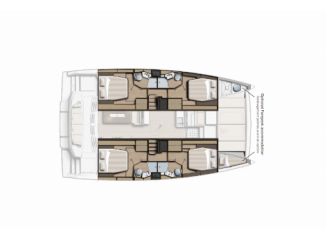

BALI 4.4

Rosina (2022)

Silver Sail Ltd • Kralja Zvonimira 14 • 21000 Split • Croatia

Phone: +385 99 2608 224

E-mail: info@silversail.hr

Web: www.silversail.hr

Yacht Base	Bodrum/Turgutreis/D-Marin, Turkey
Yacht ID	2417
Yacht Brands	Catana
Yacht Name	Rosina
Production Year	2022
Length	44 Ft
Cabins	4 + 1
Berths	8 + 2
WC/Shower	4

COMFORT: Cockpit cushions, Outside cushions

DECK: Bimini top, Boat hook, Canister for water, Cockpit/stern, outside shower, Deck brush, Dinghy, Dinghy (byboat) pump, Electric anchor windlass, Fenders, Floating rope, Gangway, Jerry cans for fuel, Main anchor, Outboard engine, Plastic bucket, Sponge, Sprayhood, Sun awning (aft), Swimming ladder