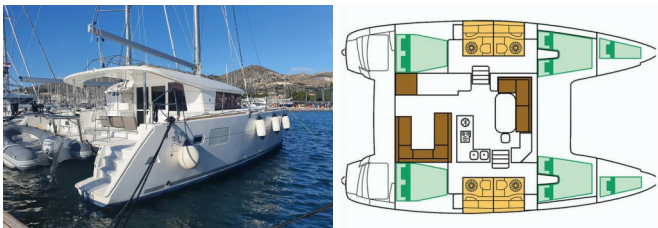

LAGOON 400 S2

Giselle (2016)

Silver Sail Ltd • Kralja Zvonimira 14 • 21000 Split • Croatia

Phone: +385 99 2608 224

E-mail: info@silversail.hr

Web: www.silversail.hr

Yacht Base	Trogir, Yachtclub Seget (Marina Baotić), Croatia
Yacht ID	2404
Yacht Brands	Lagoon
Yacht Name	Giselle
Production Year	2016
Length	39 Ft
Cabins	4 + 2
Berths	8 + 2 + 2
WC/Shower	4

COMFORT: Cockpit cushions

DECK: Bilge pump - Mechanic, Cockpit table, Cockpit/stern, outside shower, Dinghy, Electric anchor windlass, Hard Top Bimini, Outdoor Lighting Control, Spare anchor (Reserve, Auxiliary anchor), Sprayhood

ENTERTAINMENT: Indoor speakers, Outdoor speakers, Radio CD player, USB, Bluetooth

GALLEY: Hot water, Microwave, Refrigerator

INTERIOR: Electric fans in cabins, Electric toilet, Salon table

NAVIGATION: Autopilot, GPS chart plotter - cockpit, Radar