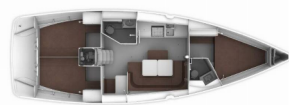

BAVARIA CRUISER 41

Summer Elli (2018)

Silver Sail Ltd • Kralja Zvonimira 14 • 21000 Split • Croatia

Phone: +385 99 2608 224

E-mail: info@silversail.hr

Web: www.silversail.hr

Yacht Base	ACI Marina Skradin, Croatia
Yacht ID	2393
Yacht Brands	Bavaria
Yacht Name	Summer Elli
Production Year	2018
Length	41 Ft
Cabins	3
Berths	6 + 1
WC/Shower	2

DECK: Anchor, Bathing platform, Bimini top, Bosun's chair (Safe seat)(boatswain's chair), Cockpit table, Cockpit/stern, outside shower, Dinghy, Electric anchor windlass, Fenders, Gangway, Sprayhood, Swimming ladder, Teak cockpit, Water hose