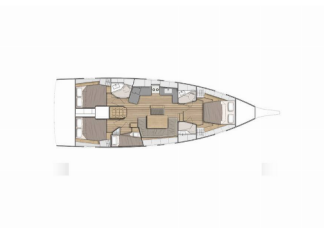

OCEANIS 46.1 FIRST LINE

Naima (2022)

Silver Sail Ltd • Kralja Zvonimira 14 • 21000 Split • Croatia

Phone: +385 99 2608 224

E-mail: info@silversail.hr

Web: www.silversail.hr

Yacht Base	Athens, Alimos Marina, Greece
Yacht ID	2315
Yacht Brands	Beneteau
Yacht Name	Naima
Production Year	2022
Length	48 Ft
Cabins	4
Berths	8 + 2
Persons	10
WC/Shower	2

COMFORT: Bed linen, Cockpit cushions

DECK: Bimini top, Dinghy, Electric anchor windlass, Gangway, Outboard engine, Sprayhood, Teak deck

ENTERTAINMENT: Fusion radio, Indoor speakers, Outdoor speakers

GALLEY: Coffee machine, Hot water, Refrigerator

INTERIOR: Convertible table in salon, Electric fans

NAVIGATION: Autopilot, Bow thruster, GPS chart plotter - cockpit

SAFETY: VHF radio

SAILS: Electric winch

YACHT ELECTRICS: Air Conditioning, Generator, Inverter, Solar panels, USB sockets