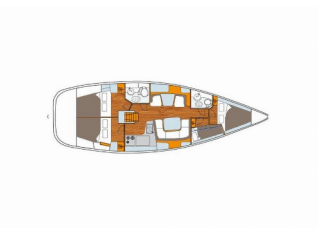

SUN ODYSSEY 43 DS

Gabriela (2002)

Silver Sail Ltd • Kralja Zvonimira 14 • 21000 Split • Croatia

Phone: +385 99 2608 224

E-mail: info@silversail.hr

Web: www.silversail.hr

DECK: Bimini top, Cockpit table, Electric anchor windlass, Sprayhood

ENTERTAINMENT: Radio CD mp3 player, Wi-Fi Internet

GALLEY: Hot water, Refrigerator

NAVIGATION: Autopilot, Bow thruster, GPS chart plotter, Tridata

SAFETY: Black Water Tank, VHF radio

YACHT ELECTRICS: 12V Socket

Yacht Base Marina Betina, Murter, Croatia

Yacht ID 223

Yacht Brands Jeanneau

Yacht Name Gabriela

Production Year 2002

Length 43 Ft

Cabins 4

Berths 8 + 2