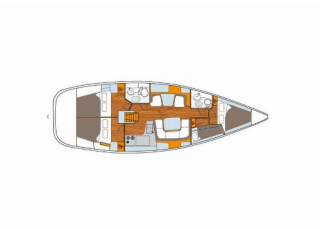

SUN ODYSSEY 43 DS

Gabriela 2 (2002)

Silver Sail Ltd • Kralja Zvonimira 14 • 21000 Split • Croatia

Phone: +385 99 2608 224

E-mail: info@silversail.hr

Web: www.silversail.hr

DECK: Bimini top, Cockpit table, Electric anchor windlass, Sprayhood

ENTERTAINMENT: Radio CD mp3 player, Wi-Fi Internet

GALLEY: Hot water, Refrigerator

NAVIGATION: Autopilot, Bow thruster, GPS chart plotter, Tridata

SAFETY: Black Water Tank, VHF radio

YACHT ELECTRICS: 12V Socket

Yacht Base Marina Betina, Murter, Croatia

Yacht ID 222

Yacht Brands Jeanneau

Yacht Name Gabriela 2

Production Year 2002

Length 43 Ft

Cabins 4

Berths 8 + 2