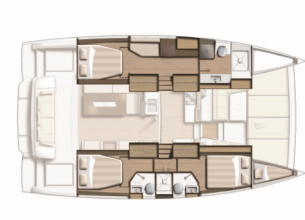

BALI 4.2 OW

Elifcim (2022)

Silver Sail Ltd • Kralja Zvonimira 14 • 21000 Split • Croatia

Phone: +385 99 2608 224

E-mail: info@silversail.hr

Web: www.silversail.hr

Yacht Base	Göcek, Turkey
Yacht ID	2179
Yacht Brands	Catana
Yacht Name	Elifcim
Production Year	2022
Length	42 Ft
Cabins	3 + 1
Berths	6 + 2 + 1
Persons	7
WC/Shower	3 + 1

ADDITIONAL: Flag

COMFORT: Blankets, Cockpit cushions, Pillows, Sun mattresses

DECK: Anchor with chain, Bilge pump - Mechanic, Bimini top, Black ball, Boat hook, Bosun's chair (Safe seat)(boatswain's chair), Canister for water, Cockpit light, Cockpit table, Cockpit/stern, outside shower, Davit, Deck brush, Dinghy (byboat) pump, Electric anchor windlass, Fenders, Flybridge, Fuel funnel, Gangway, Grill/Barbecue/Plancha, Impeller, V-belt, oilfilter, Jerry cans for diesel, Jerry cans for fuel, Mooring ropes , Plastic bucket, Repair box for dinghy, Round/globular fender, Spare anchor (Reserve, Auxiliary anchor), Sponge, Spring line, Swimming ladder, Water hose, Winch handles