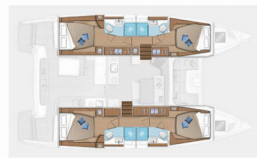

LAGOON 46

Myelli (2021)

Silver Sail Ltd • Kralja Zvonimira 14 • 21000 Split • Croatia

Phone: +385 99 2608 224

E-mail: info@silversail.hr

Web: www.silversail.hr

Yacht Base	BVI, Tortola, Ritter House Marina, British Virgin Islands
Yacht ID	2172
Yacht Brands	Lagoon
Yacht Name	Myelli
Production Year	2021
Length	46 Ft
Cabins	4 + 2
Berths	8 + 2 + 2
Persons	12
WC/Shower	4