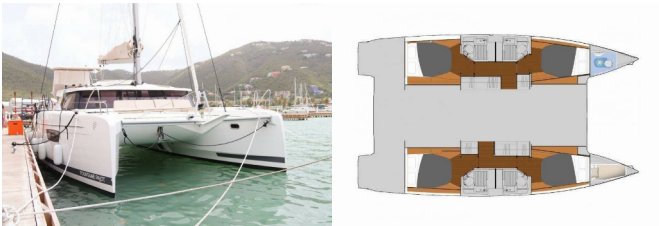

FONTAINE PAJOT ASTREA 42

Idle Time (2020)

Silver Sail Ltd • Kralja Zvonimira 14 • 21000 Split • Croatia

Phone: +385 99 2608 224

E-mail: info@silversail.hr

Web: www.silversail.hr

Yacht Base	BVI, Tortola, Ritter House Marina, British Virgin Islands
Yacht ID	2145
Yacht Brands	Fountaine Pajot
Yacht Name	Idle Time
Production Year	2020
Length	41 Ft
Cabins	4 + 1
Berths	8 + 1
Persons	9
WC/Shower	4

COMFORT: Cockpit cushions

DECK: Bimini top, Cockpit fridge, Cockpit/stern, outside shower, Davit, Dinghy with outboard engine, Electric anchor windlass, Grill/Barbecue/Plancha, Side bimini sunshades

ENTERTAINMENT: Fusion radio, TV

GALLEY: Freezer, Microwave, Refrigerator, Stove

INTERIOR: Electric toilet

NAVIGATION: Autopilot, GPS chart plotter, Helm station

SAFETY: Black Water Tank

SAILS: Electric winch, Winch

YACHT ELECTRICS: 110V socket, Air Conditioning, Generator, Inverter, Solar panels, USB sockets