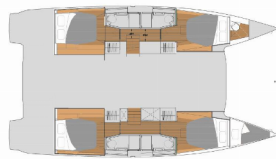

Silver Sail Ltd • Kralja Zvonimira 14 • 21000 Split • Croatia

Phone: +385 99 2608 224

E-mail: info@silversail.hr

Web: www.silversail.hr