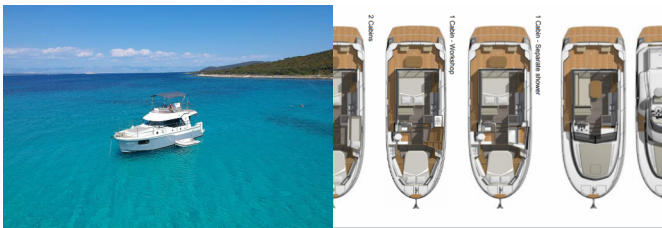

SWIFT TRAWLER 30

Oasiss (2019)

Silver Sail Ltd • Kralja Zvonimira 14 • 21000 Split • Croatia

Phone: +385 99 2608 224

E-mail: info@silversail.hr

Web: www.silversail.hr

Yacht Base	Lučica Vinkuran, Croatia
Yacht ID	2132
Yacht Brands	Beneteau
Yacht Name	Oasiss
Production Year	2019
Length	34 Ft
Cabins	2
Berths	4 + 2
Persons	8
WC/Shower	1

COMFORT: Extra bedlinen, Sunshades

DECK: Bathing platform, Bilge pump - Mechanic, Bimini top, Cockpit/stern, outside shower, Dinghy, Electric anchor windlass, Fenders, Flybridge, Outboard engine, Teak cockpit