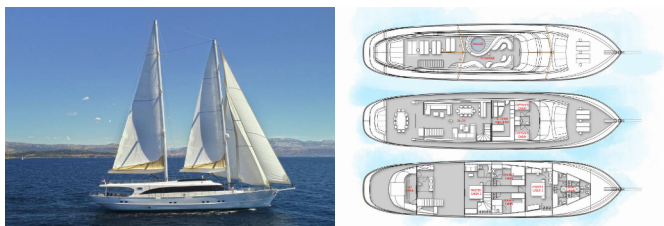

ACAPELLA

Acapella (2021)

Silver Sail Ltd • Kralja Zvonimira 14 • 21000 Split • Croatia

Phone: +385 99 2608 224

E-mail: info@silversail.hr

Web: www.silversail.hr

Yacht Base	Split Harbour, Croatia
Yacht ID	2008
Yacht Brands	Custom Made
Yacht Name	Acapella
Production Year	2021
Length	161 Ft
Cabins	5
Berths	10 + 2
Persons	12
WC/Shower	6

COMFORT: Sundeck beds

DECK: Aft lounge area, Dinghy with outboard engine, Flybridge, Forward lounge area, Gangway, Hydraulic lifting swimming platform, Jacuzzi, Side bimini sunshades

ENTERTAINMENT: Bluetooth player, Floating mats, Ipad and Iphone connection, LCD TV + DVD, Radio CD mp3 player, Ringo, Seabob, Snorkeling equipment, Stand up paddle (SUP), Towables, TV, Water tube, Wi-Fi Internet

INTERIOR: Dining table, Hair dryer, Safe

YACHT ELECTRICS: Air Conditioning, Generator

PRICE AND AVAILABILITY

Acapella Acapella (2021)

29.03. - 05.04.2025 99.440 €	05.04. - 12.04.2025 99.440 €	12.04. - 19.04.2025 99.440 €	19.04. - 26.04.2025 99.440 €
26.04. - 03.05.2025 99.440 €	03.05. - 10.05.2025 94.468 € 99.440 €	10.05. - 17.05.2025 94.468 € 99.440 €	17.05. - 24.05.2025 94.468 € 99.440 €
24.05. - 31.05.2025 94.468 € 99.440 €	31.05. - 07.06.2025 94.468 € 99.440 €	13.06. - 20.06.2025 Not available	21.06. - 28.06.2025 110.740 €
28.06. - 05.07.2025 Not available	06.07. - 16.07.2025 Not available	19.07. - 26.07.2025 110.740 €	26.07. - 02.08.2025 110.740 €
02.08. - 09.08.2025 Not available	10.08. - 17.08.2025 Not available	26.08. - 02.09.2025 Not available	06.09. - 13.09.2025 99.440 €
13.09. - 20.09.2025 99.440 €	21.09. - 28.09.2025 Not available	04.10. - 11.10.2025 99.440 €	11.10. - 18.10.2025 99.440 €
18.10. - 25.10.2025 99.440 €	25.10. - 01.11.2025 99.440 €		