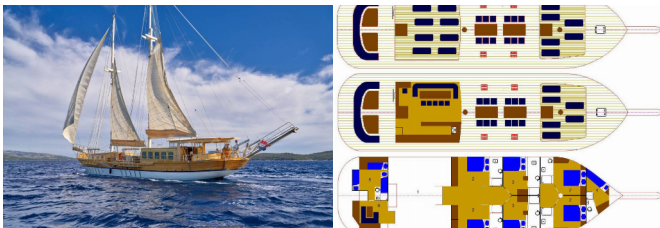

# LIBRA

Libra (1997)

Silver Sail Ltd • Kralja Zvonimira 14 • 21000 Split • Croatia

Phone: +385 99 2608 224

E-mail: info@silversail.hr

Web: www.silversail.hr

<b>Yacht Base</b>	Split Harbour, Croatia
<b>Yacht ID</b>	1937
<b>Yacht Brands</b>	Unknown
<b>Yacht Name</b>	Libra
<b>Production Year</b>	1997
<b>Length</b>	103 Ft
<b>Cabins</b>	6
<b>Berths</b>	12
<b>WC/Shower</b>	6