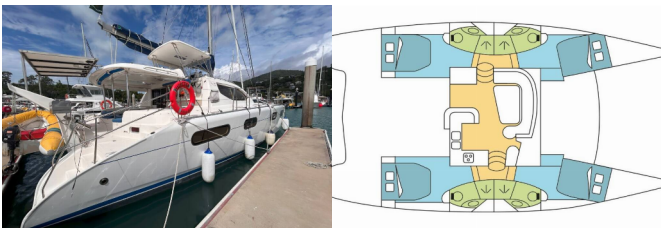

LEOPARD 46

SEADUCTION (2008)

Silver Sail Ltd • Kralja Zvonimira 14 • 21000 Split • Croatia

Phone: +385 99 2608 224

E-mail: info@silversail.hr

Web: www.silversail.hr

Yacht Base	Whitsundays, Airlie Beach, Coral Sea Marina, Australia And Oceania
Yacht ID	1913
Yacht Brands	Leopard
Yacht Name	SEADUCTION
Production Year	2008
Length	46 Ft
Cabins	4
Berths	8 + 2
Persons	10
WC/Shower	4

COMFORT: Cockpit cushions

DECK: Bimini top, Cockpit table, Cockpit/stern, outside shower, Davit, Dinghy, Electric anchor windlass, Outboard engine, Swimming ladder

ENTERTAINMENT: Outdoor speakers, Radio CD player, TV