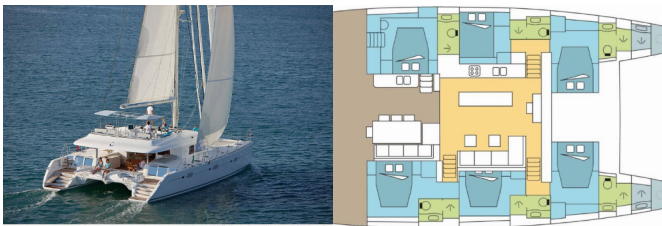

# LAGOON 620

DREAM MAUPITI (2021)

Silver Sail Ltd • Kralja Zvonimira 14 • 21000 Split • Croatia

Phone: +385 99 2608 224

E-mail: info@silversail.hr

Web: www.silversail.hr

<b>Yacht Base</b>	Polynesia, Raiatea, French Polynesia
<b>Yacht ID</b>	1840
<b>Yacht Brands</b>	Lagoon
<b>Yacht Name</b>	DREAM MAUPITI
<b>Production Year</b>	2021
<b>Length</b>	62 Ft
<b>Cabins</b>	6 + 2
<b>Berths</b>	12 + 2
<b>Persons</b>	12
<b>WC/Shower</b>	6 + 2

**COMFORT:** Cockpit cushions

**DECK:** Bimini top, Cockpit fridge, Cockpit table, Cockpit/stern, outside shower, Davit, Dinghy, Electric anchor windlass, Outboard engine, Swimming ladder

**ENTERTAINMENT:** MP3 Jack-Ipod, Outdoor speakers, Radio