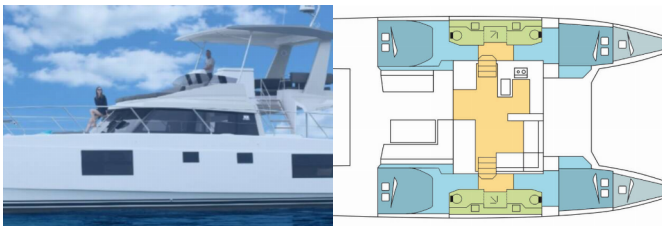

# NAUTITECH 47 POWER

SEATTLE (2020)

Silver Sail Ltd • Kralja Zvonimira 14 • 21000 Split • Croatia

Phone: +385 99 2608 224

E-mail: info@silversail.hr

Web: www.silversail.hr

<b>Yacht Base</b>	Trogir, Yachtclub Seget (Marina Baotic), Croatia
<b>Yacht ID</b>	1777
<b>Yacht Brands</b>	Bavaria
<b>Yacht Name</b>	SEATTLE
<b>Production Year</b>	2020
<b>Length</b>	47 Ft
<b>Cabins</b>	4 + 2
<b>Berths</b>	8 + 2 + 2
<b>Persons</b>	12
<b>WC/Shower</b>	4

**COMFORT:** Cockpit cushions

**DECK:** Bimini top, Cockpit fridge, Cockpit table, Cockpit/stern, outside shower, Electric anchor windlass, Flybridge, Grill/Barbecue/Plancha, Swimming ladder

**ENTERTAINMENT:** Radio, Underwater lights