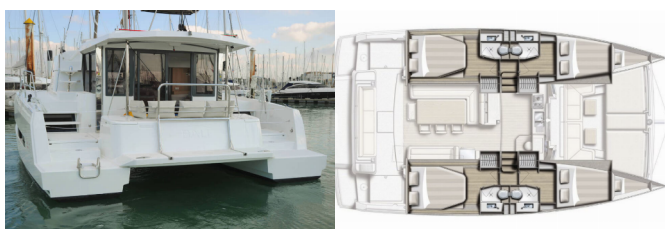

BALI 4.1

Iroula (2020)

Silver Sail Ltd • Kralja Zvonimira 14 • 21000 Split • Croatia

Phone: +385 99 2608 224

E-mail: info@silversail.hr

Web: www.silversail.hr

Yacht Base	Lavrion - Olympic Marine, Greece
Yacht ID	1612
Yacht Brands	Catana
Yacht Name	Iroula
Production Year	2020
Length	41 Ft
Cabins	4 + 2
Berths	8 + 1 + 1
Persons	10
WC/Shower	4 + 2

COMFORT: Leather salon cushions, Mosquito nets

DECK: Anchor Delta, Anchor swivel, Anchor with chain, Cockpit/stern, outside shower, Dinghy, Electric anchor windlass, Fenders, Grill/Barbecue/Plancha, Mooring Cleats, Ropes, Sun awning (aft and forward)

ENTERTAINMENT: Fins, Fusion radio, Mask and snorkel, Outdoor speakers, Radio with USB, Water toys

GALLEY: Freezer, Hot water, Oven, Refrigerator, Sink, Stove

INTERIOR: Convertible table in salon, Electric fans in cabins, LED interior lights