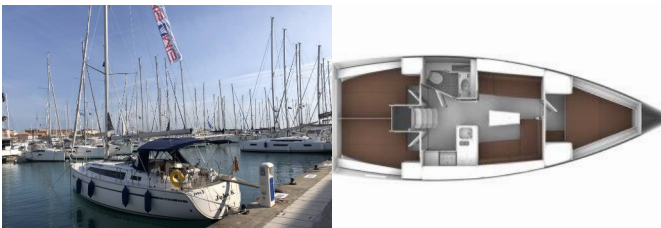

BAVARIA CRUISER 37

John K (2015)

Silver Sail Ltd • Kralja Zvonimira 14 • 21000 Split • Croatia

Phone: +385 99 2608 224

E-mail: info@silversail.hr

Web: www.silversail.hr

Yacht Base	Lefkas, D-Marin, Greece
Yacht ID	152
Yacht Brands	Bavaria
Yacht Name	John K
Production Year	2015
Length	37 Ft
Cabins	3
Berths	6 + 1
Persons	7
WC/Shower	1

DECK: Bimini top, Dinghy, Electric anchor windlass, Sprayhood

ENTERTAINMENT: Bluetooth player

INTERIOR: Electric fans

NAVIGATION: Autopilot, GPS chart plotter, Wind instrument/Anemometer

SAFETY: VHF radio