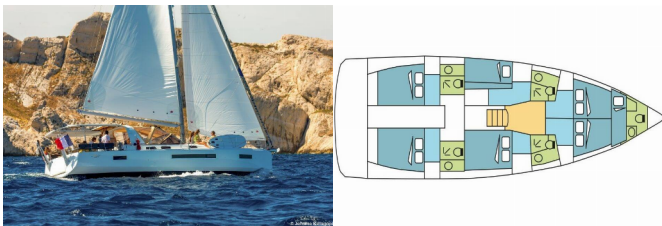

SUN LOFT 47

EPILOBE (2020)

Silver Sail Ltd • Kralja Zvonimira 14 • 21000 Split • Croatia

Phone: +385 99 2608 224

E-mail: info@silversail.hr

Web: www.silversail.hr

Yacht Base	Lavrion, Main Port, Greece
Yacht ID	1516
Yacht Brands	Jeanneau
Yacht Name	EPILOBE
Production Year	2020
Length	47 Ft
Cabins	6 + 1
Berths	12 + 1
Persons	12
WC/Shower	4 + 1