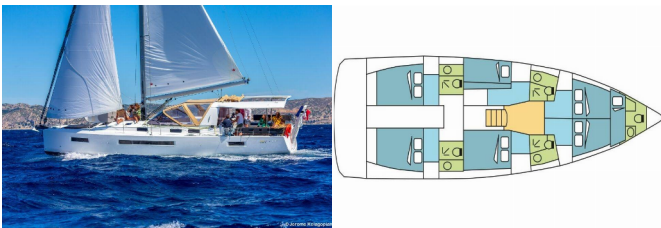

SUN LOFT 47

AINAROS (2020)

Silver Sail Ltd • Kralja Zvonimira 14 • 21000 Split • Croatia

Phone: +385 99 2608 224

E-mail: info@silversail.hr

Web: www.silversail.hr

| | |
|------------------------|--------------------------------|
| Yacht Base | Šibenik, Marina Zaton, Croatia |
| Yacht ID | 1494 |
| Yacht Brands | Jeanneau |
| Yacht Name | AINAROS |
| Production Year | 2020 |
| Length | 47 Ft |
| Cabins | 6 + 1 |
| Berths | 12 + 1 |
| Persons | 12 |
| WC/Shower | 4 + 1 |

COMFORT: Cockpit cushions

DECK: Bathing platform, Bimini top, Cockpit fridge, Cockpit grill, Cockpit table, Electric anchor windlass, Galley in cockpit, Outboard engine, Sprayhood, Swimming ladder

ENTERTAINMENT: Fusion radio, Outdoor speakers