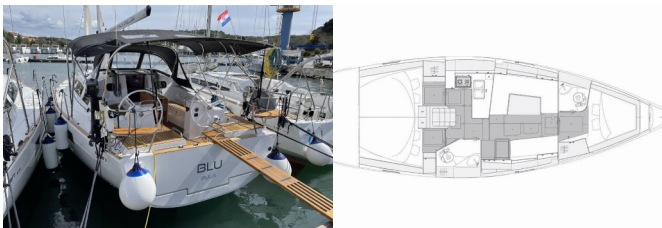

ELAN IMPRESSION 40.1

Blu (2020)

Silver Sail Ltd • Kralja Zvonimira 14 • 21000 Split • Croatia

Phone: +385 99 2608 224

E-mail: info@silversail.hr

Web: www.silversail.hr

Yacht Base	Marina Tehnomont Veruda, Pula, Croatia
Yacht ID	1471
Yacht Brands	Elan Marine
Yacht Name	Blu
Production Year	2020
Length	39 Ft
Cabins	3
Berths	6 + 2
WC/Shower	2

COMFORT: Bed linen, Pillows

DECK: Anchor Delta, Bathing platform, Bimini top, Cockpit fridge, Cockpit table, Cockpit/stern, outside shower, Dinghy, Electric anchor windlass, Grill/Barbecue/Plancha, LED outdoor ambiance lights, Sprayhood