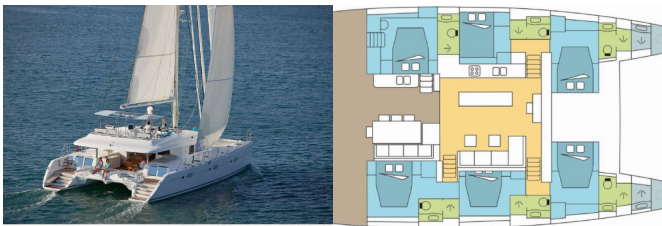

# LAGOON 620

DREAM HUAHINE (2020)

Silver Sail Ltd • Kralja Zvonimira 14 • 21000 Split • Croatia

Phone: +385 99 2608 224

E-mail: info@silversail.hr

Web: www.silversail.hr

<b>Yacht Base</b>	Polynesia, Raiatea, French Polynesia
<b>Yacht ID</b>	1438
<b>Yacht Brands</b>	Lagoon
<b>Yacht Name</b>	DREAM HUAHINE
<b>Production Year</b>	2020
<b>Length</b>	62 Ft
<b>Cabins</b>	6 + 2
<b>Berths</b>	12 + 2
<b>Persons</b>	12
<b>WC/Shower</b>	6 + 2

**COMFORT:** Cockpit cushions

**DECK:** Bimini top, Cockpit fridge, Cockpit table, Cockpit/stern, outside shower, Davit, Dinghy, Electric anchor windlass, Outboard engine, Swimming ladder

**ENTERTAINMENT:** MP3 Jack-Ipod, Outdoor speakers, Radio