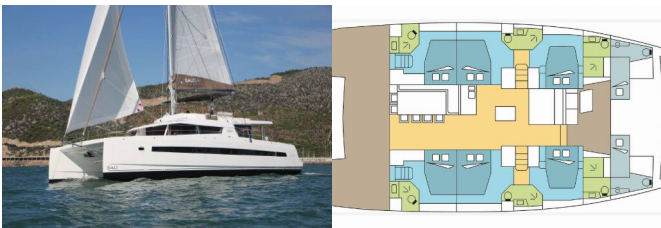

## BALI 5.4

DREAM TAHAA (2024)

Silver Sail Ltd • Kralja Zvonimira 14 • 21000 Split • Croatia

Phone: +385 99 2608 224

E-mail: info@silversail.hr

Web: www.silversail.hr

<b>Yacht Base</b>	Polynesia, Raiatea, French Polynesia
<b>Yacht ID</b>	13984
<b>Yacht Brands</b>	Catana
<b>Yacht Name</b>	DREAM TAHAA
<b>Production Year</b>	2024
<b>Length</b>	55 Ft
<b>Cabins</b>	6 + 2
<b>Berths</b>	12 + 2
<b>Persons</b>	12
<b>WC/Shower</b>	6 + 2

**COMFORT:** Cockpit cushions

**DECK:** Bimini top, Cockpit table, Cockpit/stern, outside shower, Davit, Dinghy, Electric anchor windlass, Grill/Barbecue/Plancha, Outboard engine

**ENTERTAINMENT:** Outdoor speakers, Radio