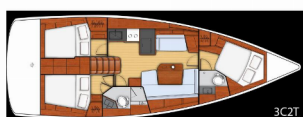

<b>Yacht Base</b>	ACI Marina Vodice, Croatia
<b>Yacht ID</b>	138
<b>Yacht Brands</b>	Beneteau
<b>Yacht Name</b>	Dream Course
<b>Production Year</b>	2016
<b>Length</b>	41 Ft
<b>Cabins</b>	3
<b>Berths</b>	6 + 2
<b>WC/Shower</b>	2

**COMFORT:** Bed linen, Blankets, Pillows

**DECK:** Anchor Delta, Bathing platform, Bilge pump - Mechanic, Bimini top, Boat hook, Cockpit table, Cockpit/stern, outside shower, Dinghy, Electric anchor windlass, Fenders, Gangway, Main anchor, Mooring ropes, Round/globular fender, Spare anchor (Reserve, Auxiliary anchor), Sprayhood, Teak seats in cockpit, Water hose, Winch handles