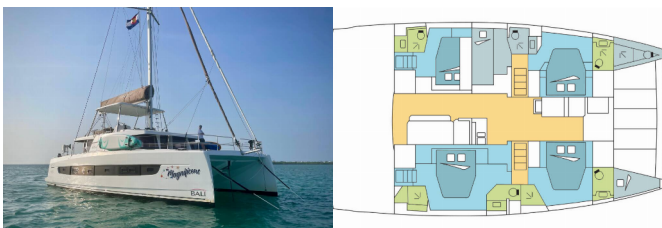

BALI 4.8

Magnificent (2022)

Silver Sail Ltd • Kralja Zvonimira 14 • 21000 Split • Croatia

Phone: +385 99 2608 224

E-mail: info@silversail.hr

Web: www.silversail.hr

Yacht Base	Belize, Old Belize Marina , Belize
Yacht ID	13780
Yacht Brands	Catana
Yacht Name	Magnificent
Production Year	2022
Length	49 Ft
Cabins	4
Berths	8
WC/Shower	4

COMFORT: Sundeck cushions

DECK: Bimini top, Cockpit table, Cockpit/stern, outside shower, Davit, Dinghy with outboard engine, Flybridge, Grill/Barbecue/Plancha

ENTERTAINMENT: Beach Fun Pack , Board games, Fishing cane/rod, Fusion radio, Indoor speakers, Kayak, Outdoor speakers, Snorkeling equipment, Stand up paddle (SUP), Starlink, Underwater lights