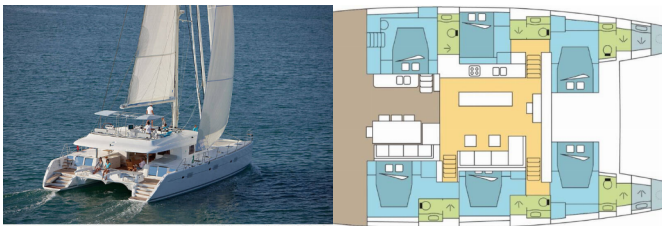

LAGOON 620

DREAM RAIATEA (2016)

Silver Sail Ltd • Kralja Zvonimira 14 • 21000 Split • Croatia

Phone: +385 99 2608 224

E-mail: info@silversail.hr

Web: www.silversail.hr

| | |
|------------------------|--------------------------------------|
| Yacht Base | Polynesia, Raiatea, French Polynesia |
| Yacht ID | 1373 |
| Yacht Brands | Lagoon |
| Yacht Name | DREAM RAIATEA |
| Production Year | 2016 |
| Length | 62 Ft |
| Cabins | 6 + 2 |
| Berths | 12 + 2 |
| Persons | 12 |
| WC/Shower | 6 + 2 |

COMFORT: Cockpit cushions

DECK: Bimini top, Cockpit fridge, Cockpit table, Cockpit/stern, outside shower, Davit, Dinghy, Electric anchor windlass, Outboard engine, Swimming ladder

ENTERTAINMENT: MP3 Jack-Ipod, Outdoor speakers, Radio