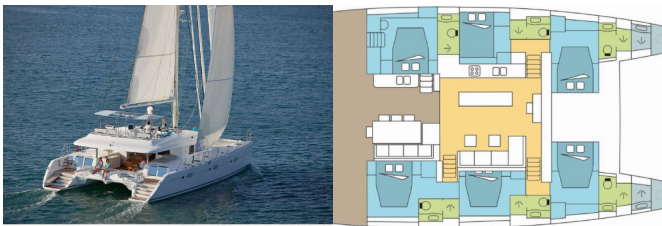

LAGOON 620

DREAM PATASH (2016)

Silver Sail Ltd • Kralja Zvonimira 14 • 21000 Split • Croatia

Phone: +385 99 2608 224

E-mail: info@silversail.hr

Web: www.silversail.hr

Yacht Base	Polynesia, Raiatea, French Polynesia
Yacht ID	1371
Yacht Brands	Lagoon
Yacht Name	DREAM PATASH
Production Year	2016
Length	62 Ft
Cabins	6 + 2
Berths	12 + 2
Persons	12
WC/Shower	6 + 2

COMFORT: Cockpit cushions

DECK: Bimini top, Cockpit fridge, Cockpit table, Cockpit/stern, outside shower, Davit, Dinghy, Electric anchor windlass, Outboard engine, Swimming ladder

ENTERTAINMENT: MP3 Jack-Ipod, Outdoor speakers, Radio