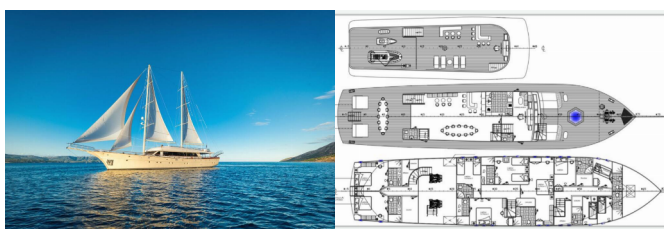

Silver Sail Ltd • Kralja Zvonimira 14 • 21000 Split • Croatia

Phone: +385 99 2608 224

E-mail: info@silversail.hr

Web: www.silversail.hr

DECK: Teak deck, Tender

ENTERTAINMENT: Fishing equipment, Jet Ski, Kayak single , Ringo, Seabob, Snorkeling equipment, Stand up paddle (SUP), Wakeboard, Water skis, Water skis for children, Water tube

YACHT ELECTRICS: Air Conditioning, Generator

Yacht Base	Split Harbour, Croatia
Yacht ID	13188
Yacht Brands	Unknown
Yacht Name	Son De Mar
Production Year	2019
Length	148 Ft
Cabins	6
Berths	12
WC/Shower	6