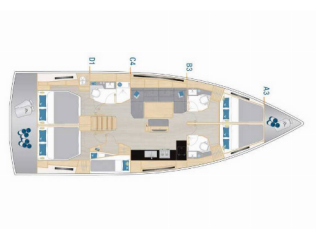

HANSE 460

Mare Morea (2025)

Silver Sail Ltd • Kralja Zvonimira 14 • 21000 Split • Croatia

Phone: +385 99 2608 224

E-mail: info@silversail.hr

Web: www.silversail.hr

Yacht Base	Marina Mandalina, Sibenik, Croatia
Yacht ID	12996
Yacht Brands	Hanse Yachts
Yacht Name	Mare Morea
Production Year	2025
Length	48 Ft
Cabins	5
Berths	10 + 2
Persons	12
WC/Shower	3

COMFORT: Cockpit cushions

DECK: Anchor line, Anchor swivel, Bimini top, Black ball, Black conus, Boat hook, Bosun's chair (Safe seat)(boatswain's chair), Canister for water, Chairs, Cockpit full tent, Cockpit table, Cockpit/stern, outside shower, Dinghy, Dinghy (byboat) pump, Electric anchor windlass, Fenders, Gangway, Impeller, V-belt, oilfilter, Main anchor, Mooring ropes , Plastic bucket, Repair box for dinghy, Round/globular fender, Spare anchor (Reserve, Auxiliary anchor), Spotlight / Headlights, Sprayhood, Spring line, Teak cockpit, Water hose

ENTERTAINMENT: Outdoor speakers, Radio

GALLEY: Gas bottles, Hot water, Kitchen utensils (Galley equipment, cutlery), Refrigerator

INTERIOR: Barometer, Clock, Lowerable salon table

NAVIGATION: Autopilot, Bow thruster, Bretonplotter, GPS, GPS chart plotter, GPS chart plotter - cockpit, Hand bearing compass, Harbour guides, Logge/Lot/Speed/Wind, Navigation (Nautical) charts and nautical guide , Navigation set, Parallel ruler, Radar reflector, Spyglass, Windex