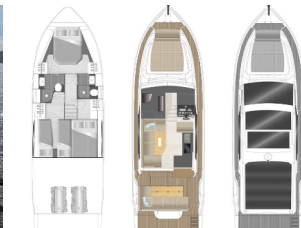

# SEALINE C390

Tireless (2024)

Silver Sail Ltd • Kralja Zvonimira 14 • 21000 Split • Croatia

Phone: +385 99 2608 224

E-mail: info@silversail.hr

Web: www.silversail.hr

<b>Yacht Base</b>	Marina Kastela, Croatia
<b>Yacht ID</b>	12862
<b>Yacht Brands</b>	Sealine
<b>Yacht Name</b>	Tireless
<b>Production Year</b>	2024
<b>Length</b>	39 Ft
<b>Cabins</b>	3
<b>Berths</b>	6
<b>WC/Shower</b>	2

**COMFORT:** Bed linen

**DECK:** Bathing platform, Cockpit/stern, outside shower, Dinghy, Electric anchor windlass, Hydraulic lifting swimming platform, Sun awning (aft), Teak cockpit

**ENTERTAINMENT:** Indoor speakers, Outdoor speakers, Radio mp3 player, Sound System, Underwater lights