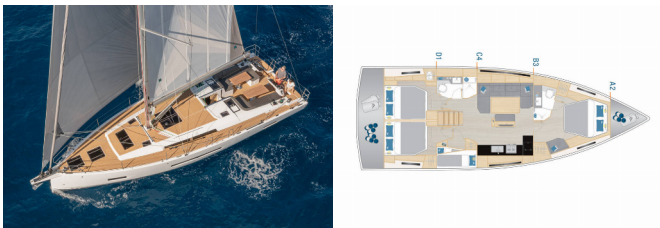

HANSE 460

Balena - OW (2025)

Silver Sail Ltd • Kralja Zvonimira 14 • 21000 Split • Croatia

Phone: +385 99 2608 224

E-mail: info@silversail.hr

Web: www.silversail.hr

Yacht Base	Marina Kastela, Croatia
Yacht ID	12752
Yacht Brands	Hanse Yachts
Yacht Name	Balena - OW
Production Year	2025
Length	48 Ft
Cabins	4
Berths	8 + 2
Persons	10
WC/Shower	2

COMFORT: Bed linen, Cockpit cushions

DECK: Bathing platform, Bimini top, Cockpit fridge, Cockpit table, Cockpit/stern, outside shower, Convertible aft sunbathing area, Dinghy, Grill/Barbecue/Plancha, Sprayhood, Teak cockpit