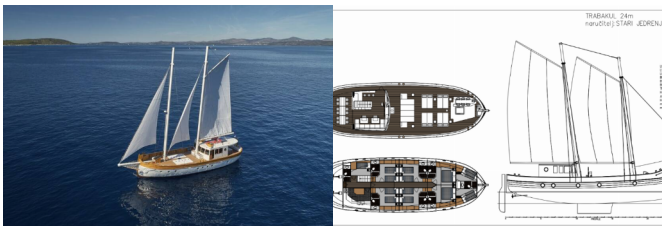

GREEN RAY

Green Ray (2019)

Silver Sail Ltd • Kralja Zvonimira 14 • 21000 Split • Croatia

Phone: +385 99 2608 224

E-mail: info@silversail.hr

Web: www.silversail.hr

DECK: Dinghy with outboard engine

ENTERTAINMENT: Donut, Floating Island, Kayak tandem , Sea Scooter, Stand up paddle (SUP), Wakeboard, Water skis

YACHT ELECTRICS: Air Conditioning, Generator

Yacht Base	Split Harbour, Croatia
Yacht ID	12579
Yacht Brands	Custom Made
Yacht Name	Green Ray
Production Year	2019
Length	93 Ft
Cabins	6
Berths	12
Persons	12
WC/Shower	6