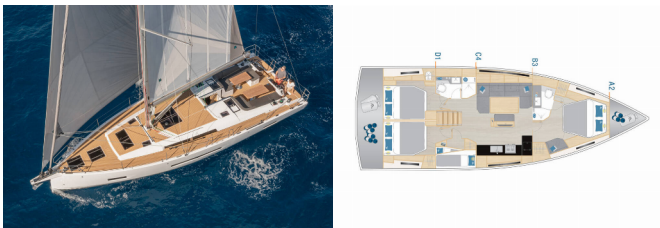

HANSE 460

#277 - OW (2025)

Silver Sail Ltd • Kralja Zvonimira 14 • 21000 Split • Croatia

Phone: +385 99 2608 224

E-mail: info@silversail.hr

Web: www.silversail.hr

Yacht Base	Marina Kornati, Biograd, Croatia
Yacht ID	12569
Yacht Brands	Hanse Yachts
Yacht Name	#277 - OW
Production Year	2025
Length	48 Ft
Cabins	4
Berths	8 + 2
WC/Shower	2

COMFORT: Bed linen, Cockpit cushions

DECK: Bathing platform, Bimini top, Cockpit table, Cockpit/stern, outside shower, Dinghy, Sprayhood, Teak cockpit

ENTERTAINMENT: Outdoor speakers, Radio CD mp3 player + USB