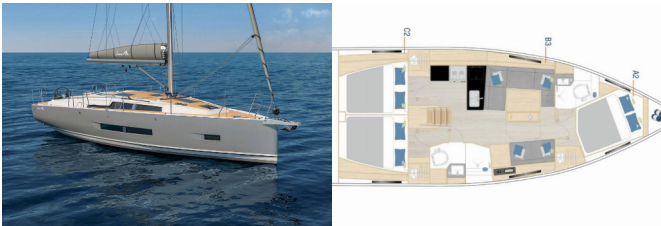

HANSE 360

#025 (2025)

Silver Sail Ltd • Kralja Zvonimira 14 • 21000 Split • Croatia

Phone: +385 99 2608 224

E-mail: info@silversail.hr

Web: www.silversail.hr

Yacht Base	Marina Mandalina, Sibenik, Croatia
Yacht ID	12567
Yacht Brands	Hanse Yachts
Yacht Name	#025
Production Year	2025
Length	37 Ft
Cabins	3
Berths	6 + 2
Persons	8
WC/Shower	2

COMFORT: Bed linen

DECK: Bathing platform, Bimini top, Cockpit table, Cockpit/stern, outside shower, Dinghy, Sprayhood, Teak cockpit

ENTERTAINMENT: Outdoor speakers, Radio CD mp3 player + USB

GALLEY: Hot water, Kitchen utensils (Galley equipment, cutlery), Oven, Refrigerator, Stove

INTERIOR: Salon

NAVIGATION: Autopilot, Bow thruster, GPS chart plotter - cockpit, Nautical charts, Pilot book, Tridata

SAFETY: VHF radio

YACHT ELECTRICS: Battery charger , Inverter

PRICE AND AVAILABILITY

Hanse 360 #025 (2025)