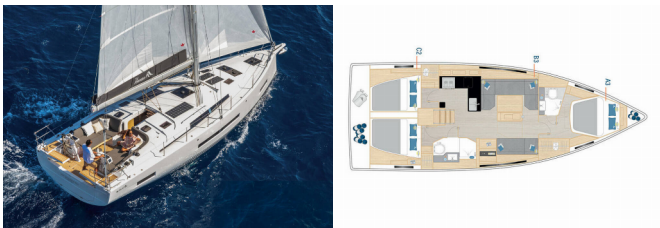

<b>Yacht Base</b>	Marina Kornati, Biograd, Croatia
<b>Yacht ID</b>	12565
<b>Yacht Brands</b>	Hanse Yachts
<b>Yacht Name</b>	Sundance
<b>Production Year</b>	2025
<b>Length</b>	41 Ft
<b>Cabins</b>	3
<b>Berths</b>	6 + 2
<b>Persons</b>	8
<b>WC/Shower</b>	2

**COMFORT:** Bed linen, Cockpit cushions

**DECK:** Bathing platform, Bimini top, Cockpit table, Cockpit/stern, outside shower, Dinghy, Sprayhood, Teak cockpit

**ENTERTAINMENT:** Outdoor speakers, Radio CD mp3 player + USB