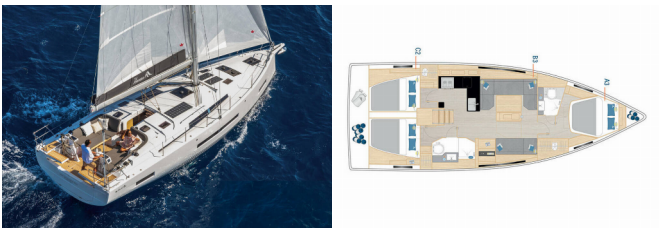

HANSE 410

#058 (2025)

Silver Sail Ltd • Kralja Zvonimira 14 • 21000 Split • Croatia

Phone: +385 99 2608 224

E-mail: info@silversail.hr

Web: www.silversail.hr

Yacht Base	Sukosan, D-Marin Dalmacija Marina, Croatia
Yacht ID	12564
Yacht Brands	Hanse Yachts
Yacht Name	#058
Production Year	2025
Length	41 Ft
Cabins	3
Berths	6 + 2
Persons	8
WC/Shower	2

COMFORT: Bed linen

DECK: Bathing platform, Bimini top, Cockpit table, Cockpit/stern, outside shower, Dinghy, Sprayhood, Teak cockpit

ENTERTAINMENT: Outdoor speakers, Radio CD mp3 player + USB

GALLEY: Hot water, Kitchen utensils (Galley equipment, cutlery), Oven, Refrigerator, Stove

INTERIOR: Salon

NAVIGATION: Autopilot, Bow thruster, GPS chart plotter - cockpit, Nautical charts, Pilot book, Tridata

SAFETY: VHF radio

YACHT ELECTRICS: Battery charger , Inverter

PRICE AND AVAILABILITY

Hanse 410 #058 (2025)