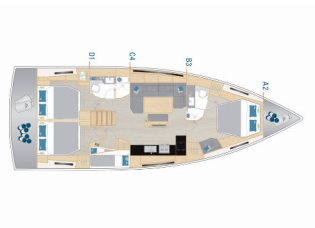

HANSE 460

Prima Vera - OW (2025)

Silver Sail Ltd • Kralja Zvonimira 14 • 21000 Split • Croatia

Phone: +385 99 2608 224

E-mail: info@silversail.hr

Web: www.silversail.hr

Yacht Base	Sukosan, D-Marin Dalmacija Marina, Croatia
Yacht ID	12560
Yacht Brands	Hanse Yachts
Yacht Name	Prima Vera - OW
Production Year	2025
Length	48 Ft
Cabins	4
Berths	8 + 2
Persons	10
WC/Shower	2

COMFORT: Bed linen, Cockpit cushions

DECK: Bathing platform, Bimini top, Cockpit fridge, Cockpit table, Cockpit/stern, outside shower, Dinghy, Grill/Barbecue/Plancha, Sprayhood, Teak coach roof, Teak cockpit

ENTERTAINMENT: Outdoor speakers, Radio CD player, Wet bar

GALLEY: Hot water, Kitchen utensils (Galley equipment, cutlery), Oven, Refrigerator, Stove

INTERIOR: Convertible table in salon, Electric fans in cabins, Electric toilet