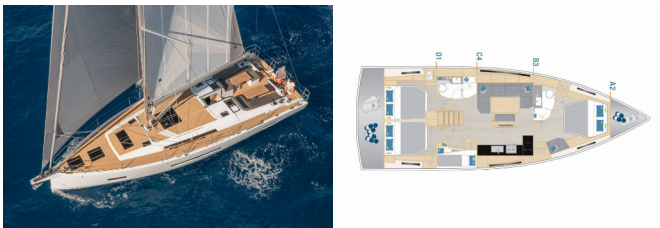

HANSE 460

#232 - OW (2025)

Silver Sail Ltd • Kralja Zvonimira 14 • 21000 Split • Croatia

Phone: +385 99 2608 224

E-mail: info@silversail.hr

Web: www.silversail.hr

Yacht Base	Sukosan, D-Marin Dalmacija Marina, Croatia
Yacht ID	12557
Yacht Brands	Hanse Yachts
Yacht Name	#232 - OW
Production Year	2025
Length	48 Ft
Cabins	4
Berths	8 + 2
Persons	10
WC/Shower	2

COMFORT: Bed linen, Cockpit cushions

DECK: Bathing platform, Bimini top, Cockpit fridge, Cockpit table, Cockpit/stern, outside shower, Dinghy, Sprayhood, Teak cockpit

ENTERTAINMENT: Outdoor speakers, Radio CD mp3 player + USB