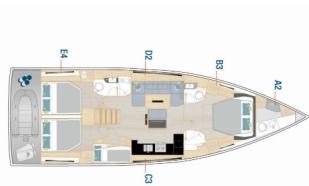

HANSE 510

Amber - OW (2025)

Silver Sail Ltd • Kralja Zvonimira 14 • 21000 Split • Croatia

Phone: +385 99 2608 224

E-mail: info@silversail.hr

Web: www.silversail.hr

Yacht Base	Marina Kastela, Croatia
Yacht ID	12555
Yacht Brands	Hanse Yachts
Yacht Name	Amber - OW
Production Year	2025
Length	52 Ft
Cabins	4 + 1
Berths	8 + 2 + 1
Persons	11
WC/Shower	2 + 1

COMFORT: Bed linen, Cockpit cushions

DECK: Bathing platform, Bimini top, Cockpit table, Cockpit/stern, outside shower, Dinghy, Sprayhood, Teak cockpit

ENTERTAINMENT: Outdoor speakers, Radio CD player

GALLEY: Hot water, Kitchen utensils (Galley equipment, cutlery), Oven, Refrigerator, Stove

INTERIOR: Convertible table in salon, Electric toilet

NAVIGATION: Autopilot, Bow thruster, GPS chart plotter - cockpit, Nautical charts, Pilot book, Tridata

SAFETY: VHF radio

SAILS: Electric primary winch